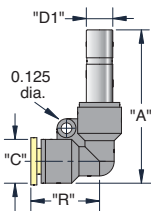

Reduced Branch

(5/pack)

Tube "A"	Tube "B"	Part No.	"A"	"B"	"C1"	"C2"
1/8"	5/32"	PQ-RB0504	0.830"	1.340"	0.420"	0.410"
5/32"	1/4"	PQ-RB0805	0.830"	1.390"	0.410"	0.524"
1/4"	5/16"	PQ-RB1008	1.025"	1.670"	0.524"	0.580"
1/4"	3/8"	PQ-RB1208	1.025"	1.780"	0.524"	0.720"
3/8"	1/2"	PQ-RB1612	1.420"	2.050"	0.720"	0.850"

Tee Reducer

(5/pack)

Tube "A"	Tube "B"	Part No.	"A"	"C"	"R"
5/32"	1/8"	PQ-TR0504	0.910"	0.410"	1.385"
1/4"	5/32"	PQ-TR0805	1.050"	0.524"	1.570"
5/16"	1/4"	PQ-TR1008	1.170"	0.580"	1.835"
3/8"	1/4"	PQ-TR1208	1.380"	0.720"	2.160"
1/2"	3/8"	PQ-TR1612	1.600"	0.850"	2.240"

Elbow Reducer

(5/pack)

Tubing	Part No.	"A"	"C"	"D1"	"R"
1/8"	PQ-ER0405	1.480"	0.420"	5/32"	0.710"
5/32"	PQ-ER0508	1.640"	0.410"	1/4"	0.722"
1/4"	PQ-ER0810	1.765"	0.524"	5/16"	0.840"
5/16"	PQ-ER1012	2.020"	0.580"	3/8"	0.880"
3/8"	PQ-ER1216	2.260"	0.720"	1/2"	1.100"

Plug-In Elbow

(5/pack)

Tubing	Part No.	"A"	"C"	"E"	"R"
1/8"	PQ-PE04	1.290"	0.410"	0.328"	0.722"
5/32"	PQ-PE05	1.290"	0.410"	0.328"	0.722"
1/4"	PQ-PE08	1.550"	0.524"	0.370"	0.840"
5/16"	PQ-PE10	1.600"	0.580"	0.430"	0.900"
3/8"	PQ-PE12	1.850"	0.720"	0.472"	1.100"
1/2"	PQ-PE16	1.940"	0.850"	0.570"	1.160"