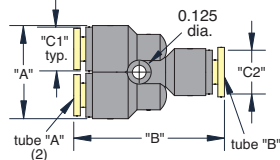

PUSH-QUICK FITTINGS

Reduced Union

(10/pack)

Tubing	Part No.	"A"	"C1"	"C2"
5/32"-1/8"	PQ-RU0504	1.230"	0.410"	0.410"
6 mm*-5/32"	PQ-RU06M05	1.367"	0.524"	0.410"
1/4"-1/8"	PQ-RU0804	1.367"	0.524"	0.410"
5/16"-1/4"	PQ-RU1008	1.550"	0.580"	0.524"
3/8"-1/4"	PQ-RU1208	1.666"	0.720"	0.524"
1/2"-3/8"	PQ-RU1612	1.810"	0.850"	0.720"

Y Union

(5/pack)

Tubing	Part No.	"A"	"B"	"C"
1/8"	PQ-YU04	1.340"	0.415"	0.410"
5/32"	PQ-YU05	1.318"	0.517"	0.410"
6 mm*	PQ-YU06M	1.495"	0.531"	0.524"
1/4"	PQ-YU08	1.495"	0.531"	0.524"
5/16"	PQ-YU10	1.495"	0.590"	0.580"
3/8"	PQ-YU12	2.017"	0.720"	0.720"
1/2"	PQ-YU16	2.070"	0.840"	0.840"

Reduced Branch

(5/pack)

Tube "A"	Tube "B"	Part No.	"A"	"B"	"C1"	"C2"
1/8"	5/32"	PQ-RB0504	0.830"	1.340"	0.420"	0.410"
5/32"	1/4"	PQ-RB0805	0.830"	1.390"	0.410"	0.524"
1/4"	5/16"	PQ-RB1008	1.025"	1.670"	0.524"	0.580"
1/4"	3/8"	PQ-RB1208	1.025"	1.780"	0.524"	0.720"
3/8"	1/2"	PQ-RB1612	1.420"	2.050"	0.720"	0.850"