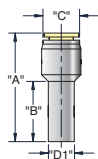

Elbow Reducer

(5/pack)

Tubing	Part No.	"A"	"C"	"D1"	"R"
1/8"	PQ-ER0405	1.480"	0.420"	5/32"	0.710"
5/32"	PQ-ER0508	1.640"	0.410"	1/4"	0.722"
1/4"	PQ-ER0810	1.765"	0.524"	5/16"	0.840"
5/16"	PQ-ER1012	2.020"	0.580"	3/8"	0.880"
3/8"	PQ-ER1216	2.260"	0.720"	1/2"	1.100"

Plug-In Elbow

(5/pack)

Tubing	Part No.	"A"	"C"	"E"	"R"
1/8"	PQ-PE04	1.290"	0.410"	0.328"	0.722"
5/32"	PQ-PE05	1.290"	0.410"	0.328"	0.722"
1/4"	PQ-PE08	1.550"	0.524"	0.370"	0.840"
5/16"	PQ-PE10	1.600"	0.580"	0.430"	0.900"
3/8"	PQ-PE12	1.850"	0.720"	0.472"	1.100"
1/2"	PQ-PE16	1.940"	0.850"	0.570"	1.160"

Tube Reducer (Stem)

(10/pack)

Tubing	Part No.	"A"	"B"	"C"	"D1"
1/8"	PQ-TRS0405	1.320"	0.690"	0.410"	5/32"
5/32"	PQ-TRS0508	1.400"	0.810"	0.524"	1/4"
1/4"	PQ-TRS0810	1.480"	0.850"	0.580"	5/16"
1/4"	PQ-TRS0812	1.610"	0.990"	0.720"	3/8"
3/8"	PQ-TRS1216	1.730"	0.990"	0.850"	1/2"

* Fittings have a green release button.

Note: Fittings with pipe thread NPT, R1/8, R1/4 and R3/8 are supplied with pre-applied sealant.