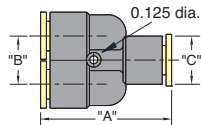

PUSH-QUICK FITTINGS

Reduced Union

(10/pack)

Tubing	Part No.	"A"	"C1"	"C2"
5/32"-1/8"	PQ-RU0504	1.230"	0.410"	0.410"
6 mm*-5/32"	PQ-RU06M05	1.367"	0.524"	0.410"
1/4"-1/8"	PQ-RU0804	1.367"	0.524"	0.410"
5/16"-1/4"	PQ-RU1008	1.550"	0.580"	0.524"
3/8"-1/4"	PQ-RU1208	1.666"	0.720"	0.524"
1/2"-3/8"	PQ-RU1612	1.810"	0.850"	0.720"

Y Union

(5/pack)

Tubing	Part No.	"A"	"B"	"C"
1/8"	PQ-YU04	1.340"	0.415"	0.410"
5/32"	PQ-YU05	1.318"	0.517"	0.410"
6 mm*	PQ-YU06M	1.495"	0.531"	0.524"
1/4"	PQ-YU08	1.495"	0.531"	0.524"
5/16"	PQ-YU10	1.495"	0.590"	0.580"
3/8"	PQ-YU12	2.017"	0.720"	0.720"
1/2"	PQ-YU16	2.070"	0.840"	0.840"

Reduced Branch

(5/pack)

Tube "A"	Tube "B"	Part No.	"A"	"B"	"C1"	"C2"
1/8"	5/32"	PQ-RB0504	0.830"	1.340"	0.420"	0.410"
5/32"	1/4"	PQ-RB0805	0.830"	1.390"	0.410"	0.524"
1/4"	5/16"	PQ-RB1008	1.025"	1.670"	0.524"	0.580"
1/4"	3/8"	PQ-RB1208	1.025"	1.780"	0.524"	0.720"
3/8"	1/2"	PQ-RB1612	1.420"	2.050"	0.720"	0.850"