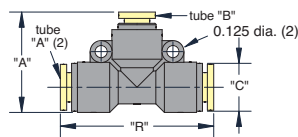

PUSH-QUICK FITTINGS

Reduced Union

(10/pack)

Tubing	Part No.	"A"	"C1"	"C2"
5/32"-1/8"	PQ-RU0504	1.230"	0.410"	0.410"
6 mm*-5/32"	PQ-RU06M05	1.367"	0.524"	0.410"
1/4"-1/8"	PQ-RU0804	1.367"	0.524"	0.410"
5/16"-1/4"	PQ-RU1008	1.550"	0.580"	0.524"
3/8"-1/4"	PQ-RU1208	1.666"	0.720"	0.524"
1/2"-3/8"	PQ-RU1612	1.810"	0.850"	0.720"

Y Union

(5/pack)

Tubing	Part No.	"A"	"B"	"C"
1/8"	PQ-YU04	1.340"	0.415"	0.410"
5/32"	PQ-YU05	1.318"	0.517"	0.410"
6 mm*	PQ-YU06M	1.495"	0.531"	0.524"
1/4"	PQ-YU08	1.495"	0.531"	0.524"
5/16"	PQ-YU10	1.495"	0.590"	0.580"
3/8"	PQ-YU12	2.017"	0.720"	0.720"
1/2"	PQ-YU16	2.070"	0.840"	0.840"

Reduced Branch

(5/pack)

Tube "A"	Tube "B"	Part No.	"A"	"B"	"C1"	"C2"
1/8"	5/32"	PQ-RB0504	0.830"	1.340"	0.420"	0.410"
5/32"	1/4"	PQ-RB0805	0.830"	1.390"	0.410"	0.524"
1/4"	5/16"	PQ-RB1008	1.025"	1.670"	0.524"	0.580"
1/4"	3/8"	PQ-RB1208	1.025"	1.780"	0.524"	0.720"
3/8"	1/2"	PQ-RB1612	1.420"	2.050"	0.720"	0.850"

Tee Reducer

(5/pack)

Tube "A"	Tube "B"	Part No.	"A"	"C"	"R"
5/32"	1/8"	PQ-TR0504	0.910"	0.410"	1.385"
1/4"	5/32"	PQ-TR0805	1.050"	0.524"	1.570"
5/16"	1/4"	PQ-TR1008	1.170"	0.580"	1.835"
3/8"	1/4"	PQ-TR1208	1.380"	0.720"	2.160"
1/2"	3/8"	PQ-TR1612	1.600"	0.850"	2.240"