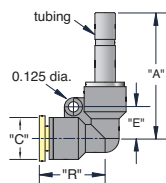

Elbow Reducer

(5/pack)

Tubing	Part No.	"A"	"C"	"D1"	"R"
1/8"	PQ-ER0405	1.480"	0.420"	5/32"	0.710"
5/32"	PQ-ER0508	1.640"	0.410"	1/4"	0.722"
1/4"	PQ-ER0810	1.765"	0.524"	5/16"	0.840"
5/16"	PQ-ER1012	2.020"	0.580"	3/8"	0.880"
3/8"	PQ-ER1216	2.260"	0.720"	1/2"	1.100"

Plug-In Elbow

(5/pack)

Tubing	Part No.	"A"	"C"	"E"	"R"
1/8"	PQ-PE04	1.290"	0.410"	0.328"	0.722"
5/32"	PQ-PE05	1.290"	0.410"	0.328"	0.722"
1/4"	PQ-PE08	1.550"	0.524"	0.370"	0.840"
5/16"	PQ-PE10	1.600"	0.580"	0.430"	0.900"
3/8"	PQ-PE12	1.850"	0.720"	0.472"	1.100"
1/2"	PQ-PE16	1.940"	0.850"	0.570"	1.160"