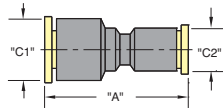

PUSH-QUICK FITTINGS

Reduced Union

(10/pack)

Tubing	Part No.	"A"	"C1"	"C2"
5/32"-1/8"	PQ-RU0504	1.230"	0.410"	0.410"
6 mm*-5/32"	PQ-RU06M05	1.367"	0.524"	0.410"
1/4"-1/8"	PQ-RU0804	1.367"	0.524"	0.410"
5/16"-1/4"	PQ-RU1008	1.550"	0.580"	0.524"
3/8"-1/4"	PQ-RU1208	1.666"	0.720"	0.524"
1/2"-3/8"	PQ-RU1612	1.810"	0.850"	0.720"

Y Union

(5/pack)

Tubing	Part No.	"A"	"B"	"C"
1/8"	PQ-YU04	1.340"	0.415"	0.410"
5/32"	PQ-YU05	1.318"	0.517"	0.410"
6 mm*	PQ-YU06M	1.495"	0.531"	0.524"
1/4"	PQ-YU08	1.495"	0.531"	0.524"
5/16"	PQ-YU10	1.495"	0.590"	0.580"
3/8"	PQ-YU12	2.017"	0.720"	0.720"
1/2"	PQ-YU16	2.070"	0.840"	0.840"

Reduced Branch

(5/pack)

Tube "A"	Tube "B"	Part No.	"A"	"B"	"C1"	"C2"
1/8"	5/32"	PQ-RB0504	0.830"	1.340"	0.420"	0.410"
5/32"	1/4"	PQ-RB0805	0.830"	1.390"	0.410"	0.524"
1/4"	5/16"	PQ-RB1008	1.025"	1.670"	0.524"	0.580"
1/4"	3/8"	PQ-RB1208	1.025"	1.780"	0.524"	0.720"
3/8"	1/2"	PQ-RB1612	1.420"	2.050"	0.720"	0.850"